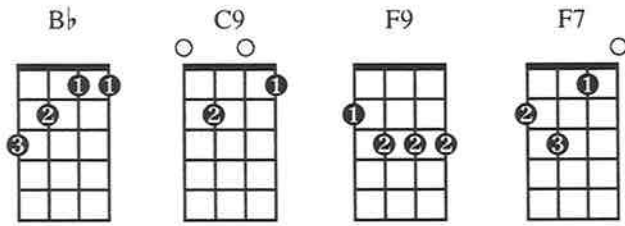

Peg O' My Heart

CHORDS Needed:

Starting pitch

Suggested Strum: Down up Down up Down up Down up
 / \ / \ / \ / \

^{B \flat} Peg O' my heart, _____ I love you, ^{C9} don't let us part, _____

_____ I love you, ^{F9} I al - ways knew, _____ it would be you, _____

^{B \flat} since I heard your lilt - ing laugh - ter, ^{F7} It's your I - rish heart I'm af - ter, ^{B \flat} Peg O' my heart, _____

_____ your glan - ces ^{C9} make my heart say, _____ "How's chanc - es?"

^{F9} Come, be my own, _____ come, make your home _____ in my ^{B \flat} heart. _____